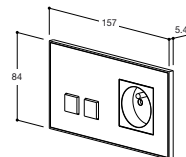

**2TMGR**

with Peha frame

| | |
|--------------|-----------------|
| 24V | Li18G19 |
| 24V + led(*) | Li18H19w |
| 250V | Li18I19 |
| KNX | Li18K19 |
| KNX + led(*) | Li18L19w |

(*) w = White LED

MG

with Peha frame