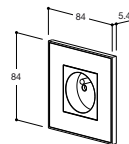

1T

24V	Li11119
24V + led(*)	Li11219w
250V	Li11319
KNX	Li11819
KNX + led(*)	Li11919w

2T

24V	Li12119
24V + led(*)	Li12219w
250V	Li12319
KNX	Li12819
KNX + led(*)	Li12919w

4T

24V	Li13119
24V + led(*)	Li13219w
250V	Li13319
KNX	Li13819
KNX + led(*)	Li13919w

2TMGR

with Peha frame

24V	Li18G19
24V + led(*)	Li18H19w
250V	Li18I19
KNX	Li18K19
KNX + led(*)	Li18L19w

(*) w = White LED

MG

with Peha frame

Bticino frame	Li31519
Legrand/Hager/Peha	Li31619
Vimar	Li31719

(*) w = White LED