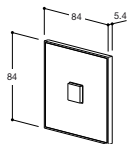

24V	Li11119
24V + led(*)	Li11219w
250V	Li11319
KNX	Li11819
KNX + led(*)	Li11919w