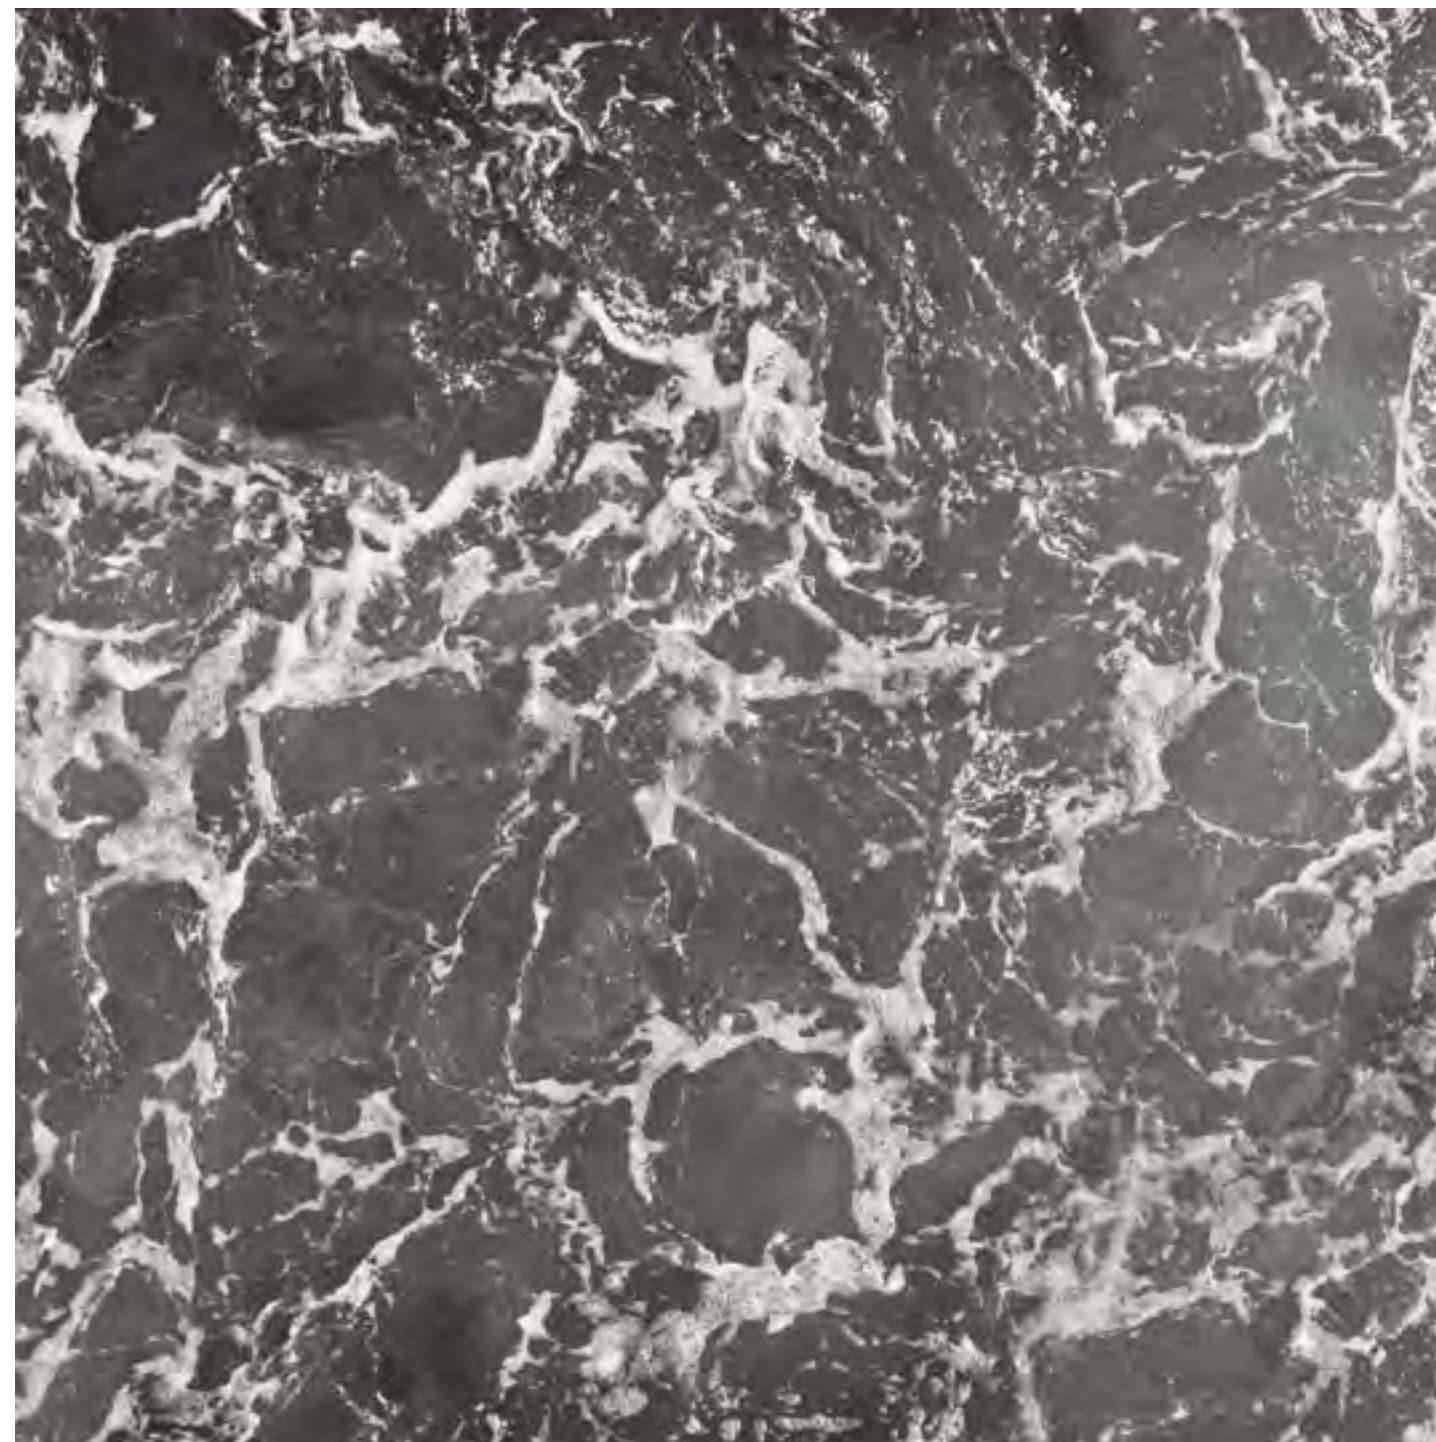

LONDRA

40X120 · 16"x48"

LONDRA

40X120 · 16"x48"

Londra reproduces one of the most refined and classic marbles in Tuscany, the Cipollini marbles. For this reason, it is a harmonious and irreplaceable decorative element. The precision of its grainings and the realism of its shades are the basis of this collection designed for high decoration, available in three elegant colours: white, beige and grey.